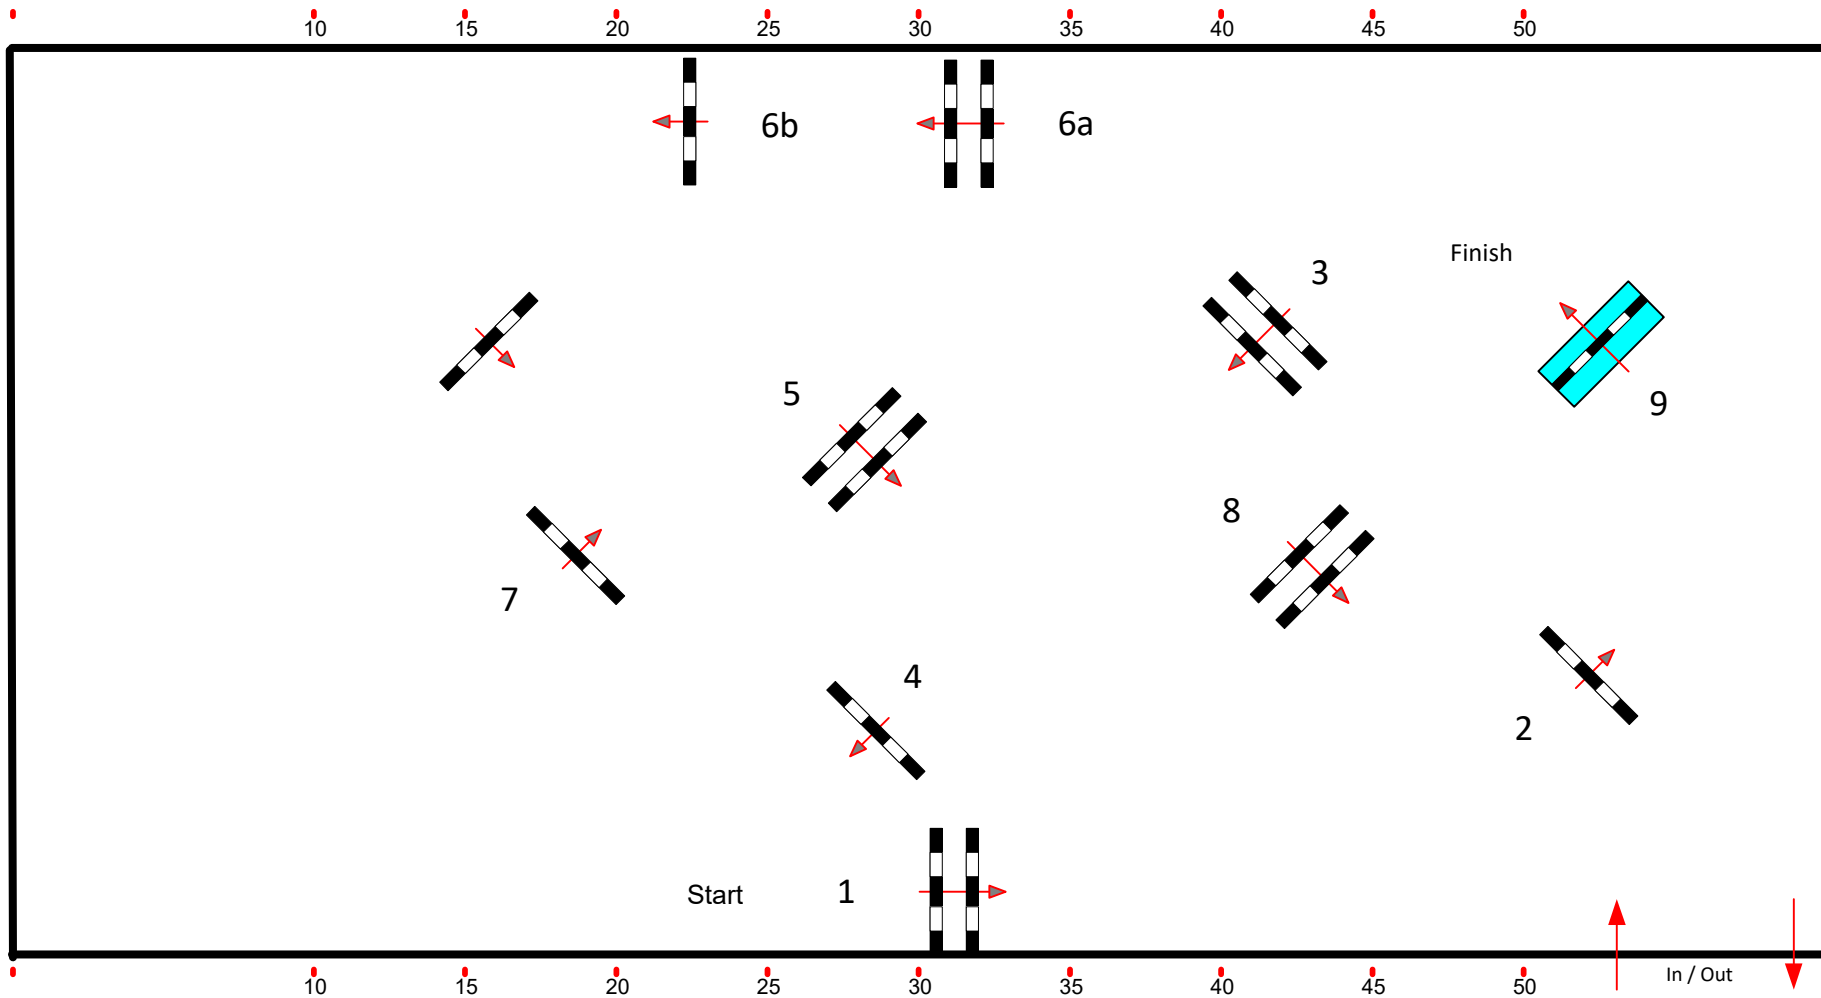

CHIA-A Wr. Neustadt

Class No.: 25

Small Tour

Competition against the clock

Start: 0:00

Table: A

Speed: 350 m/min

Obstacles: 9

1st Jump-off:

2nd Jump-off:

National RG:

Length: 0 m

Efforts: 10

Length: 0 m

Length: 0 m

FEI RG / Art.

Time allowed: 0 sec

Penalty sec:

Time allowed: 0 sec

Time allowed: 0 sec

Height: 0,90 m

Time limit: 0 sec

Closed combination:

Time limit: 0 sec

Time limit: 0 sec

Coursedesigner
Thomas Andresek A
Karl Zainlinger AU