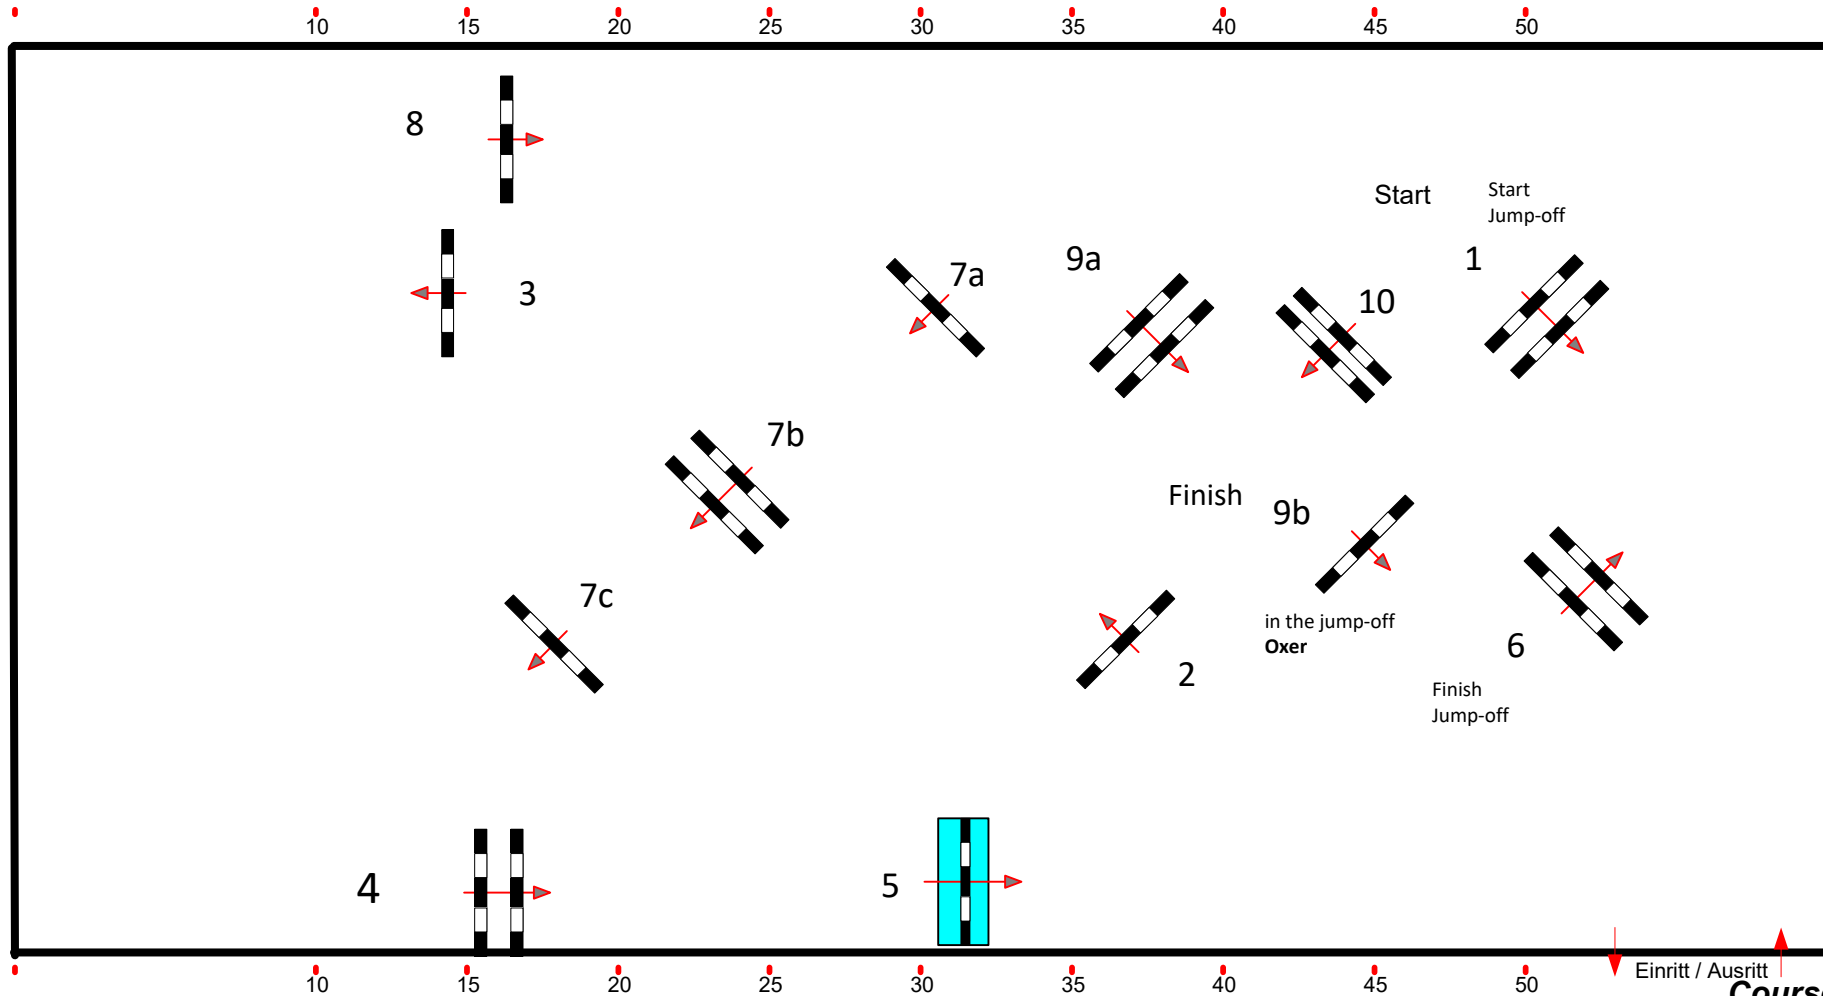

CHIA-A Wr. Neustadt

Class No.: 82

European Championship E CH

Competition with two jump-off

Start: 0:00

Table: A
National RG:
FEI RG / Art.
Height: 1,10 m

Speed: 350 m/min
Length: 0 m
Time allowed: 0 sec
Time limit: 0 sec

Obstacles: 9
Efforts: 12
Penalty sec:
Closed combination:

1st Jump-off: 1,2,5,7b,7c,8,9b
Length: 0 m
Time allowed: 0 sec
Time limit: 0 sec

2nd Jump-off: 1,2,5,7b,7c,8,9b
Length: 0 m
Time allowed: 0 sec
Time limit: 0 sec