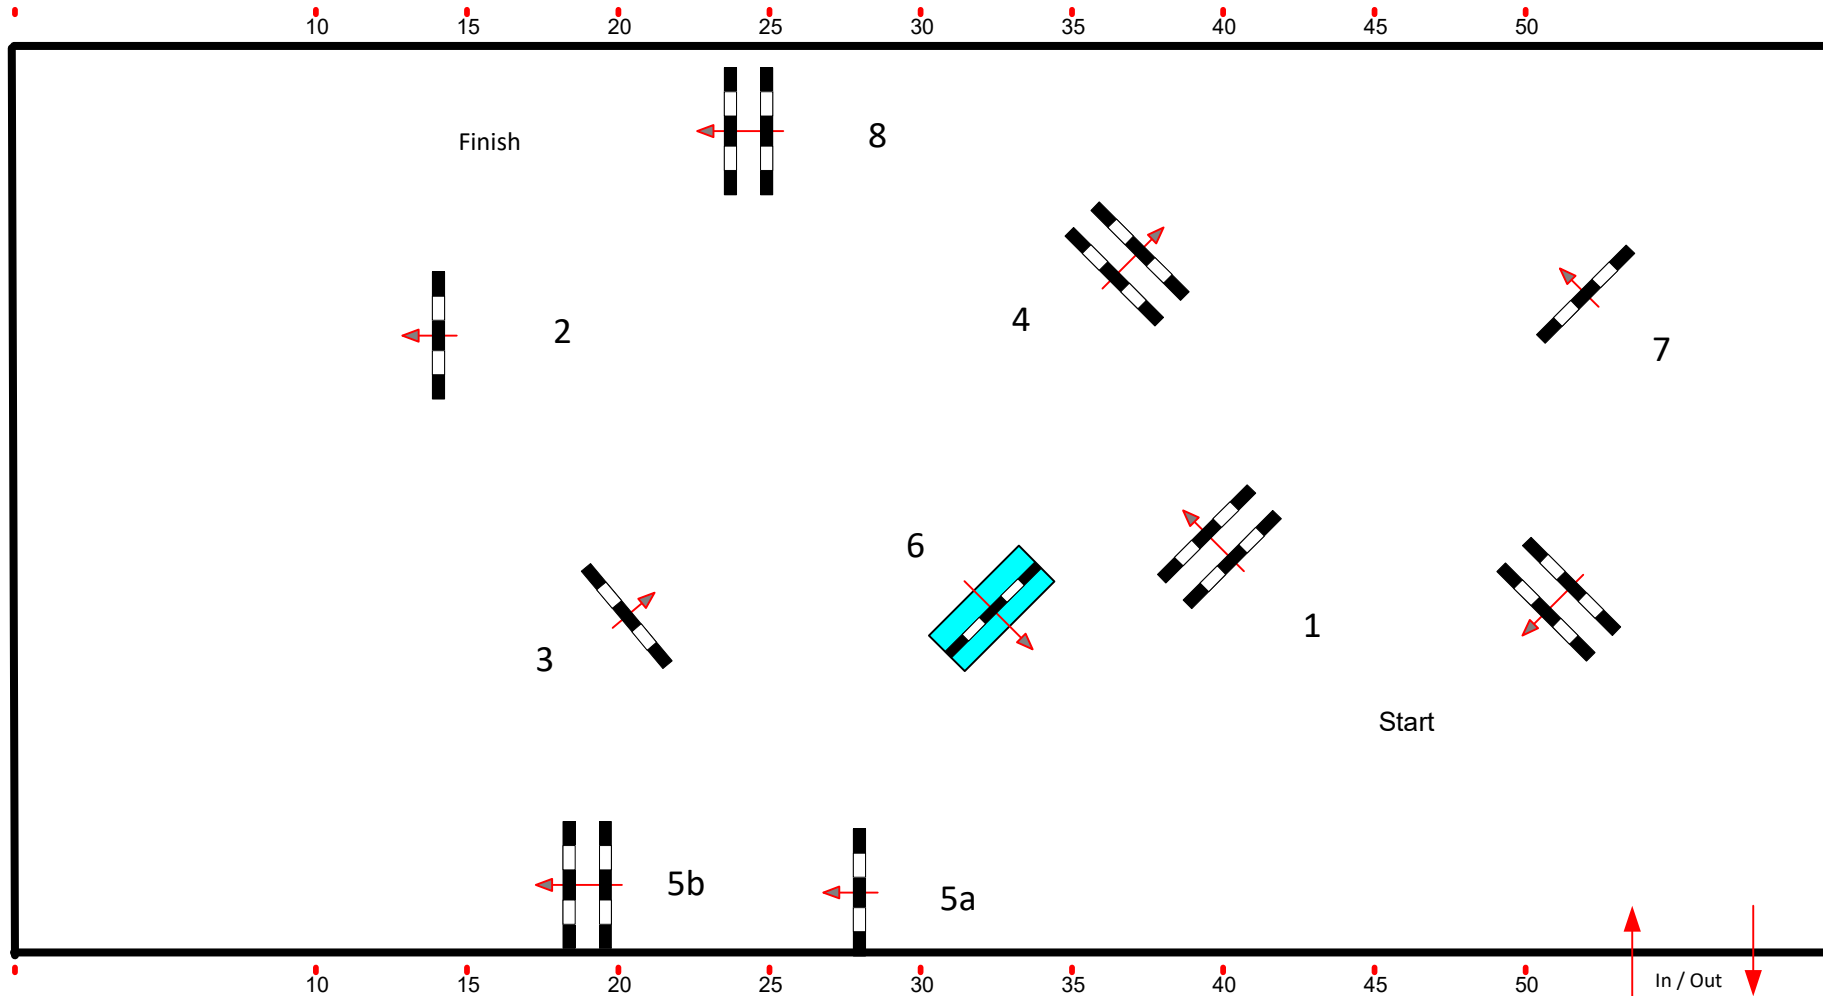

CHIA-A Wr. Neustadt

Class No.: 27

Small Tour

Competition against the clock

Freitag, 24. Juli 2020

Start: 0:00

Table: A
National RG:
FEI RG / Art.
Height: 0,80 m

Speed: 350 m/min
Length: 350 m
Time allowed: 60 sec
Time limit: 120 sec

Obstacles: 8
Efforts:
Penalty sec:
Closed combination:

1st Jump-off:
Length: 0 m
Time allowed: 0 sec
Time limit: 0 sec

2nd Jump-off:
Length: 0 m
Time allowed: 0 sec
Time limit: 0 sec

Coursedesigner
Thomas Andresek AUT
Karl Zainlinger AUT