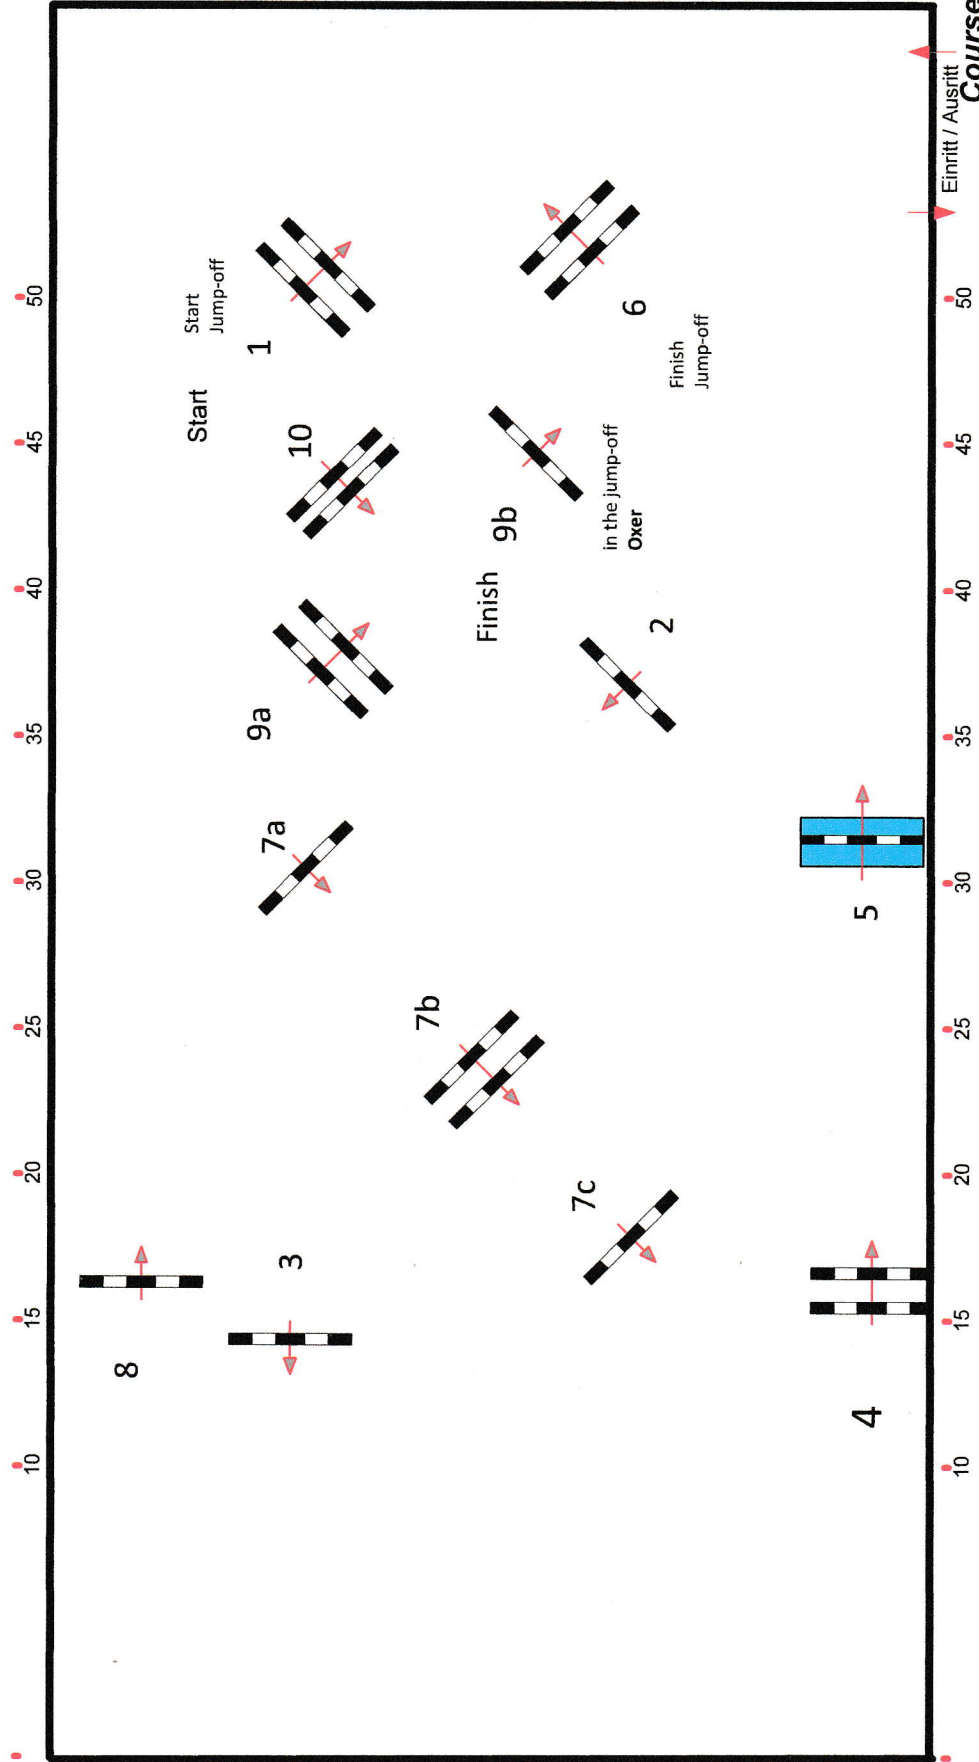

CHIA-A Wr. Neustadt

Class No: 93

European Championship E CH

Competition with two jump-off

Sonntag, 26. Juli 2020

Start: 0:00

Table: A

National RG:

FEI RG / Art.

Height: 1,10 m

Speed: 350 m/min

Length: 370 m

Time allowed: 64 sec

Time limit: 128 sec

Obstacles: 9

Efforts: 12

Penalty sec:

Closed combination:

1st Jump-off: 1,2,5,7b,7c,8,9b

Length: 250 m

Time allowed: 43 sec

Time limit: 86 sec

2nd Jump-off: 1,2,5,7b,7c,8,9b

Length: 0 m

Time allowed: 0 sec

Time limit: 0 sec

Coursedesigner
Thomas Andresek AUT
Karl Zainlinger AUT