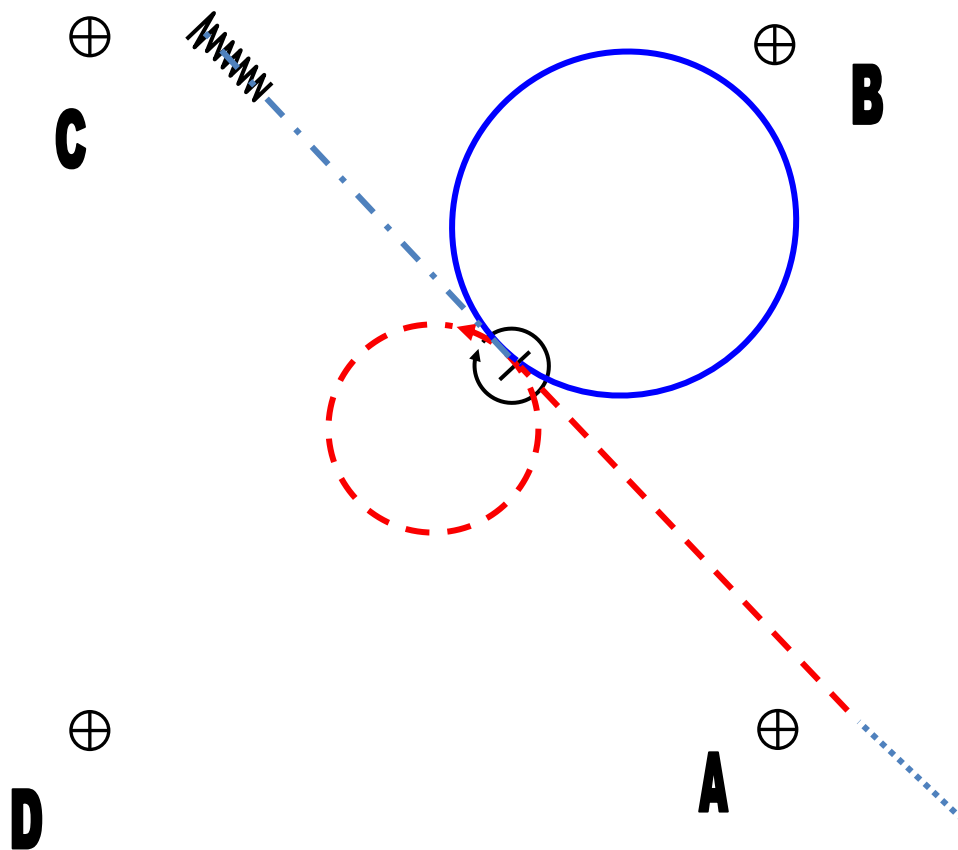

---

Class 14\_15 - Horsemanship Novice Classic & Western - 24.8.2023

---

---

walk to

A) jog  
stop, turn 360° right  
lope circle right lead  
jog circle to the left  
extended jog to

B stop, back