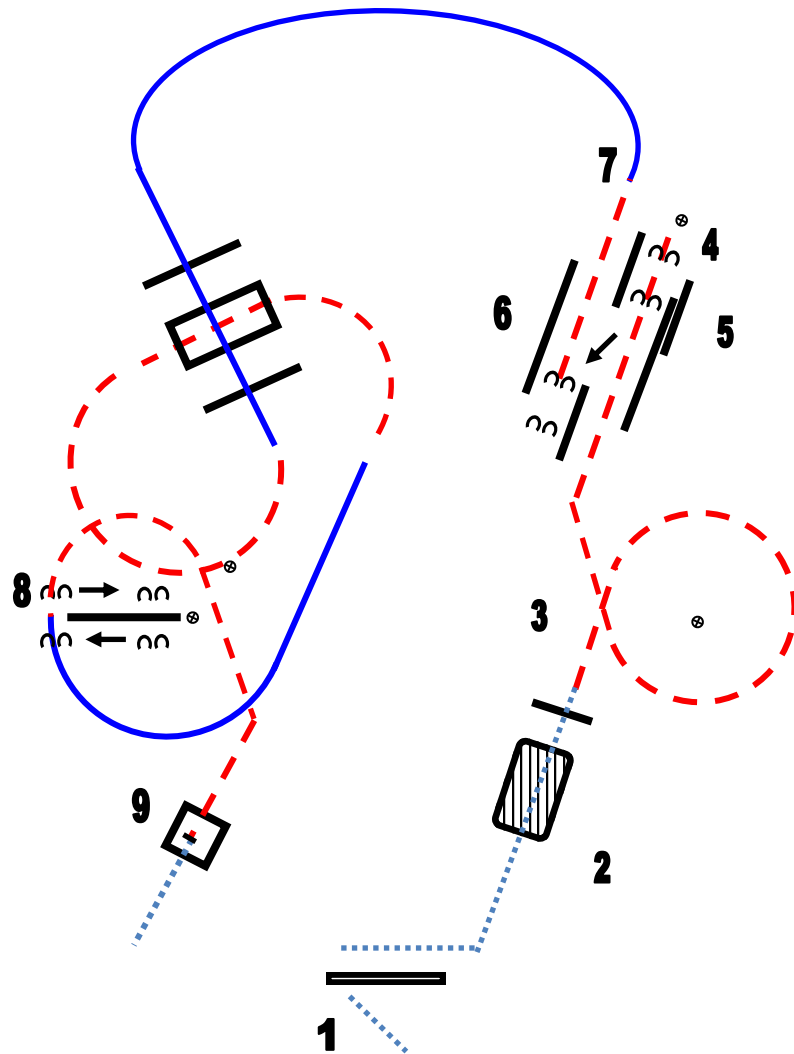

Class 28_29 - Trail Advanced C&W - 25.8.2023

-
- | | |
|-----------------------------|---|
| 1. open ropegate right hand | 6. jog out |
| 2. walk over bridge | 7. lope over left lead
jog over |
| 3. jog around barrell | 8. lope right lead to sidepass
sidepass to the right and to the left |
| 4. jog into | 9. jog through, stop in box, walk out |
| 5. back up, jog out | |