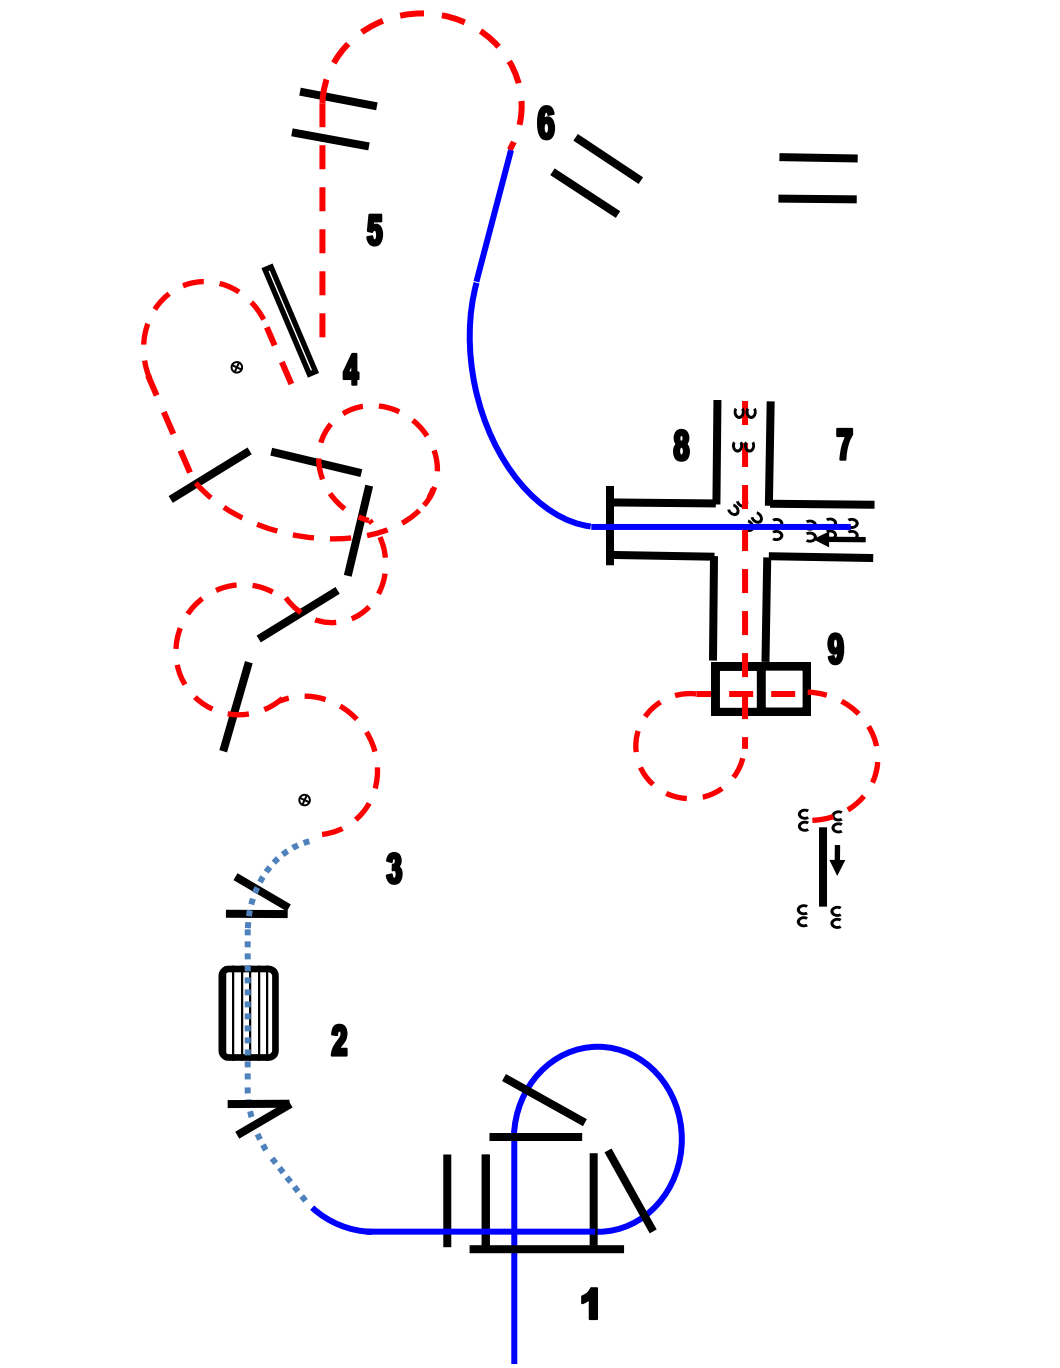

Class 58\_59 - Trail Advanced C&W - 26.8.2023

1. lope over right lead
2. walk over poles, bridge and poles
3. jog over
4. open gate left hand
5. jog over
6. lope over left lead into, stop
7. back up
8. jog over, stop
9. side pass to the left